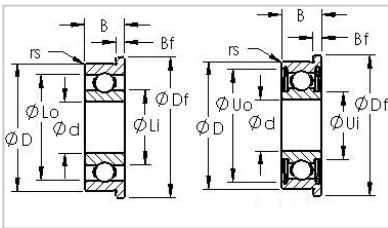

Flange Series

Inch Series-**FR1**

Product Number	<b>FR1</b>
Bearing Type	Open Flanged Ball Bearings
Dimensions [mm]	
d	1.397
D	4.762
B	1.984
Df	5.944
Bf	0.584
Basic Load Rating [N]	
Dynamic Load Rating (Cr)	44
Static Load Rating (Cor)	12